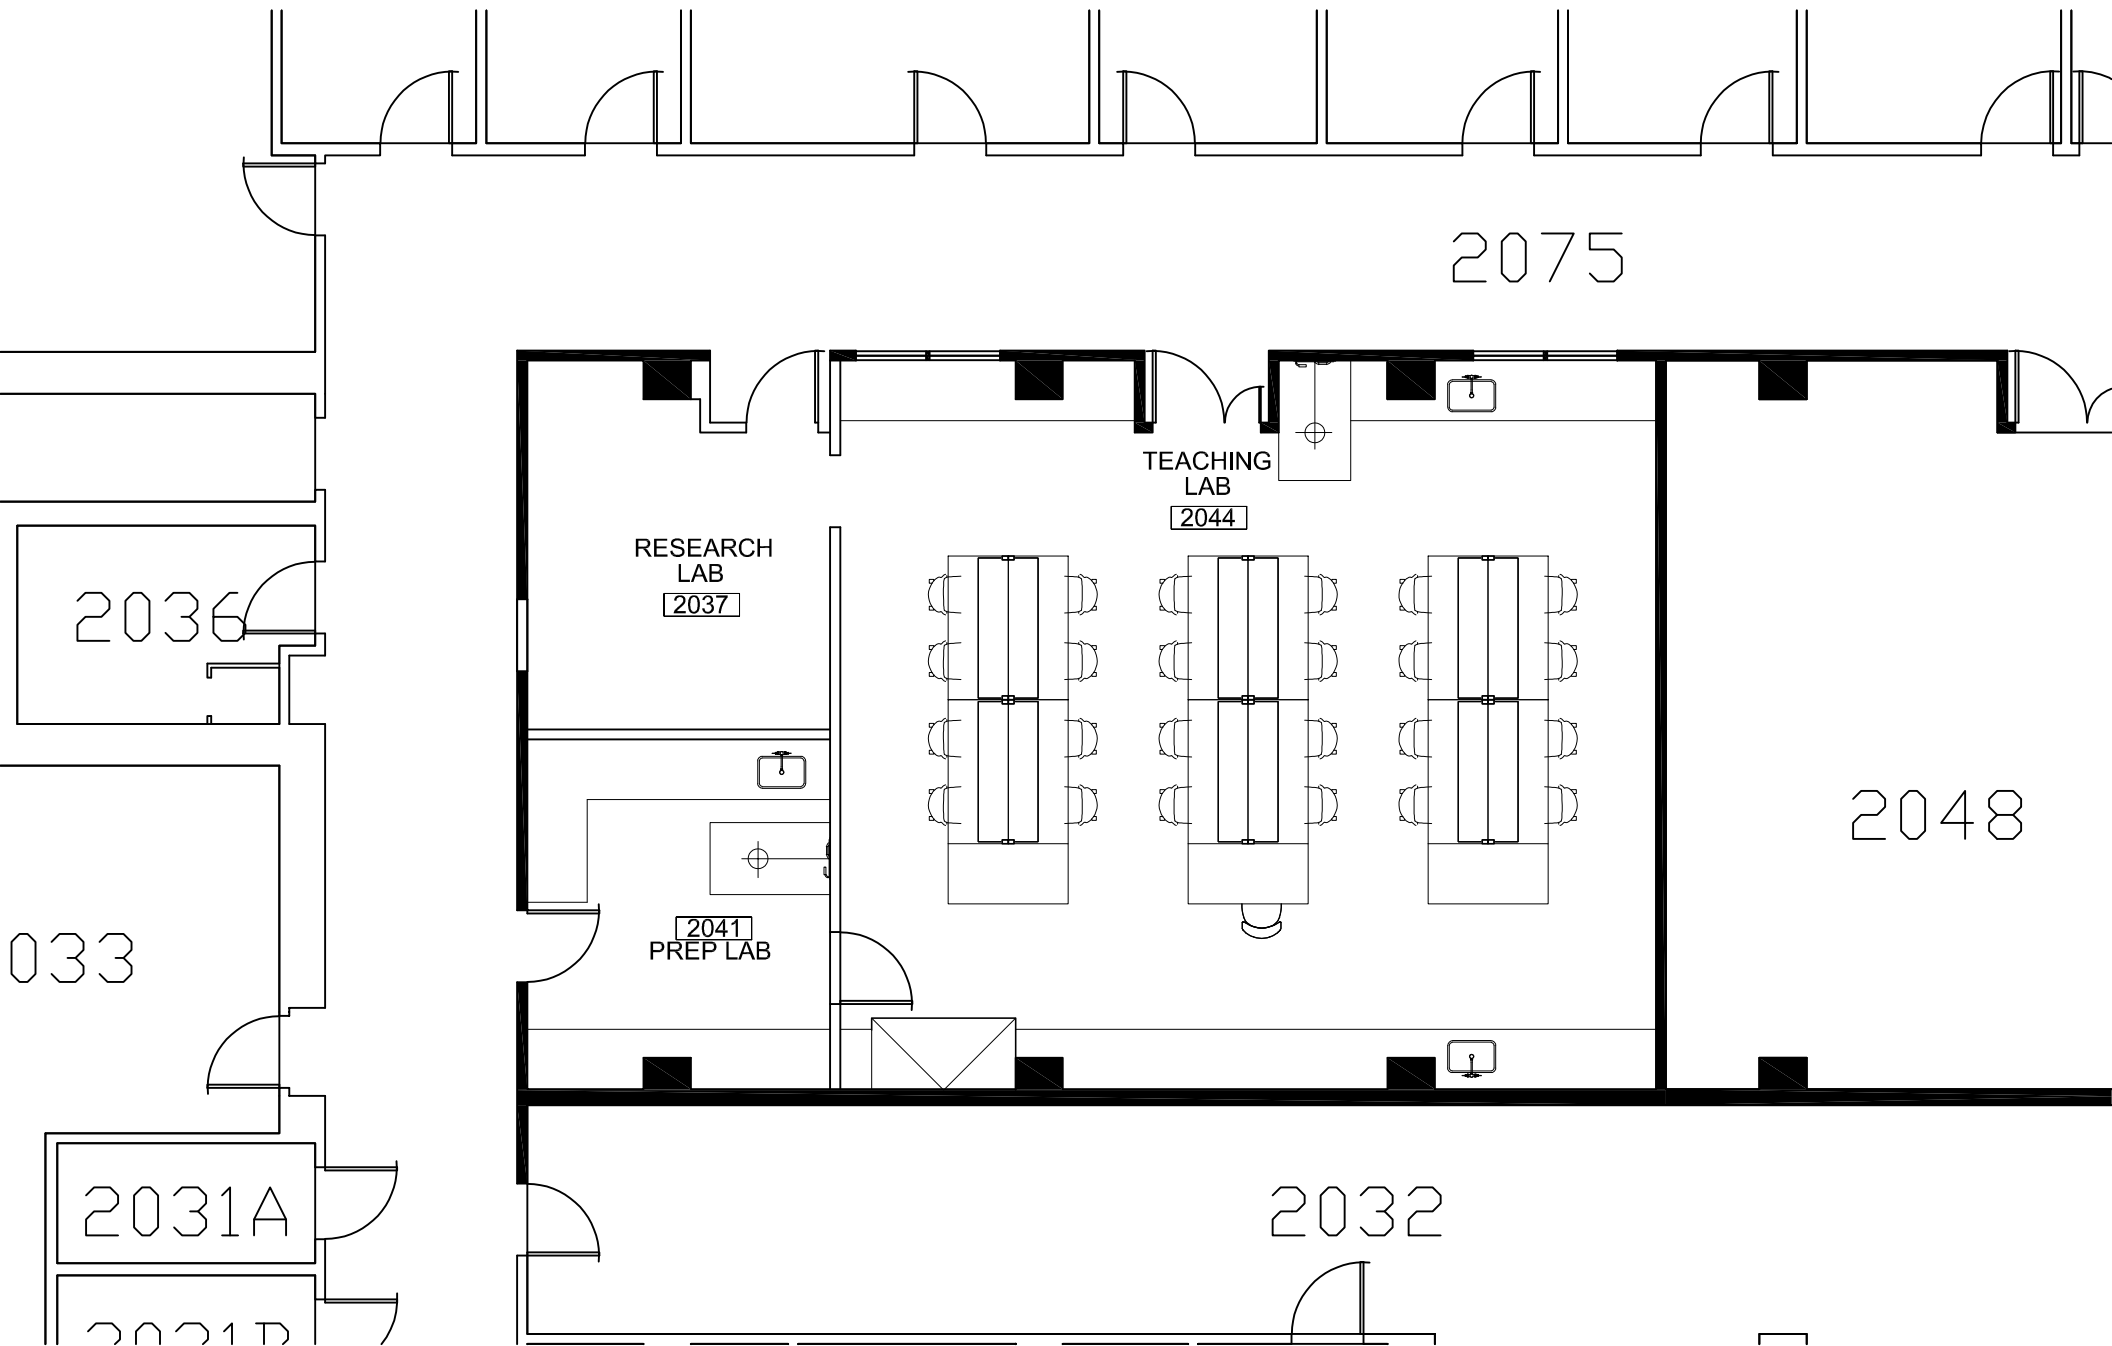

Natural Science Building - Existing 2nd floor Plan

Natural Science Building - 2nd Floor Plan - Possible Lab Suite Layout

SU-110525 – Natural Science Building New Biology Lab Suite – Existing Conditions Photos

Room 2044

View in Room #2044 from Corridor

View in Room #2044 Looking West

View in Room #2044 Looking Northeast

View in Room #2044 Looking Southeast

View in Room #2044 Looking South

View in Room #2044 Looking Southwest

SU-110525 – Natural Science Building New Biology Lab Suite – Existing Conditions Photos

Room 2044

View in Room #2044 Along West Wall

View in Room #2044 Along North Wall

Room 2041

View in Room #2041 Looking Northeast

View in Room #2037 from Doorway

View in Room #2037 Looking South

View in Room #2037 Looking Northeast