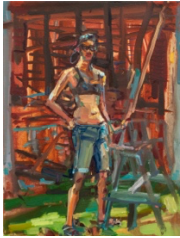

It's a Sign

Tony Bluestone
oil on canvas
63.5" x 42"
2021

God the Father on the steps- William E. Jones

Angela Dufresne
oil on canvas
50" x 34"
2021

Portrait of Pirate (WEJ)

Mala Iqbal
oil on canvas
12" x 9"
2021

Angela Dufresne + Mala Iqbal
oil on canvas
34" x 50"
2021

Pastoral Melodrama

Angela Dufresne + Mala Iqbal
oil on canvas
31.75" x 23.5"
2021

Figure Ground Swap

Angela Dufresne + Mala Iqbal
oil on canvas
24" x 32"
2021