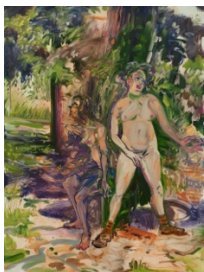

It's a Sign

Tony Bluestone
oil on canvas
63.5" x 42"
2021

God the Father on the steps- William E. Jones

Angela Dufresne
oil on canvas
50" x 34"
2021

Portrait of Pirate (WEJ)

Mala Iqbal
oil on canvas
12" x 9"
2021

Fast Moving Pastoral Pair

Angela Dufresne + Mala Iqbal
oil on canvas
28.25" x 24"
2021

Flaming Baptism with Baby Hanna Schygulla

Angela Dufresne + Mala Iqbal
oil on canvas
60" x 48"
2021

Two on a Couch

Angela Dufresne + Mala Iqbal
oil on canvas
48" x 60"
2021

Angel of Death

Angela Dufresne
oil on canvas
78" x 36"
2020

At the Threshold- Nude Couple in a Doorway

Angela Dufresne + Mala Iqbal
oil on canvas
62" x 41"
2021

Procession Between Realms/This is not a Wedding Procession

Angela Dufresne + Mala Iqbal
oil on canvas
34" x 50"
2021

Pastoral Melodrama

Angela Dufresne + Mala Iqbal
oil on canvas
31.75" x 23.5"
2021

Figure Ground Swap

Angela Dufresne + Mala Iqbal
oil on canvas
24" x 32"
2021