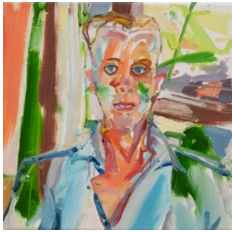

The Rescued Tongue

Angela Dufresne + Mala Iqbal
oil on canvas
50" x 48"
2021

Eye on a Park Bench with Inwood Gossips

Angela Dufresne + Mala Iqbal
oil on canvas
32" x 23.5"
2021

Dr. Bluestone

Angela Dufresne
oil on canvas
52" x 34"
2021

It's a Sign

Tony Bluestone
oil on canvas
63.5" x 42"
2021

God the Father on the steps- William E. Jones

Angela Dufresne
oil on canvas
50" x 34"
2021

Portrait of Pirate (WEJ)

Mala Iqbal
oil on canvas
12" x 9"
2021

The Looker- Red Sketchbook

Angela Dufresne + Mala Iqbal
oil on canvas
24" x 32"
2021

Angie the Owl Reclining

Angela Dufresne + Mala Iqbal
oil on canvas
23.75" x 31.25"
2021

Haunted -We love you Lost loves, and We Still Love

Angela Dufresne + Mala Iqbal
oil on canvas
28" x 24"
2021

Darién Brahms

Angela Dufresne
oil on canvas
12" x 12"
2021

Darién as an Old Salt

Mala Iqbal
oil on canvas
15" x 13"
2020

Darién Brahms

Mala Iqbal
oil on canvas
12" x 12"
2021