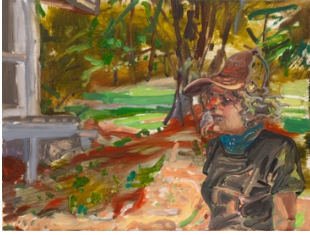

It's a Sign

Tony Bluestone
oil on canvas
63.5" x 42"
2021

God the Father on the steps- William E. Jones

Angela Dufresne
oil on canvas
50" x 34"
2021

Portrait of Pirate (WEJ)

Mala Iqbal
oil on canvas
12" x 9"
2021

Angela Dufresne + Mala Iqbal
oil on canvas
34" x 50"
2021

Pastoral Melodrama

Angela Dufresne + Mala Iqbal
oil on canvas
31.75" x 23.5"
2021

Figure Ground Swap

Angela Dufresne + Mala Iqbal
oil on canvas
24" x 32"
2021

Iqbal -plein air

Angela Dufresne
oil on canvas
16" x 12"
2021

FTD

Angela Dufresne + Mala Iqbal
oil on canvas
16" x 16"
2021

Angie as OWL NEWSCASTER

Angela Dufresne + Mala Iqbal
oil on canvas
16" x 12"
2021