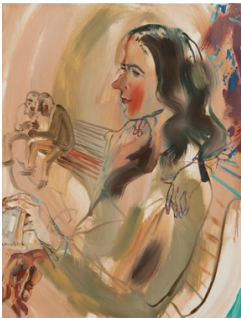

Angela Dufresne + Mala Iqbal
Where I End, We Begin
Curated by Wells Chandler
Oct 19 - Nov 17, 2021

Richard and Dolly Maas Gallery
SUNY Purchase

Image Script

Like a Fish in Water

Mala Iqbal
oil on canvas
16" x 16"
2021

The Rescued Tongue

Angela Dufresne + Mala Iqbal
oil on canvas
50" x 48"
2021

Eye on a Park Bench with Inwood Gossips

Angela Dufresne + Mala Iqbal
oil on canvas
32" x 23.5"
2021

Dr. Bluestone

Angela Dufresne
oil on canvas
52" x 34"
2021

It's a Sign

Tony Bluestone
oil on canvas
63.5" x 42"
2021

God the Father on the steps- William E. Jones

Angela Dufresne
oil on canvas
50" x 34"
2021

Portrait of Pirate (WEJ)

Mala Iqbal
oil on canvas
12" x 9"
2021