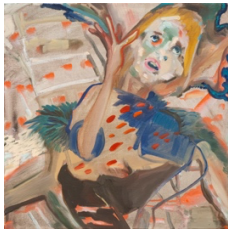

It's a Sign

Tony Bluestone
oil on canvas
63.5" x 42"
2021

God the Father on the steps- William E. Jones

Angela Dufresne
oil on canvas
50" x 34"
2021

Portrait of Pirate (WEJ)

Mala Iqbal
oil on canvas
12" x 9"
2021

Fast Moving Pastoral Pair

Angela Dufresne + Mala Iqbal
oil on canvas
28.25" x 24"
2021

Flaming Baptism with Baby Hanna Schygulla

Angela Dufresne + Mala Iqbal
oil on canvas
60" x 48"
2021

Two on a Couch

Angela Dufresne + Mala Iqbal
oil on canvas
48" x 60"
2021

Angela Dufresne + Mala Iqbal
oil on canvas
34" x 50"
2021

Pastoral Melodrama

Angela Dufresne + Mala Iqbal
oil on canvas
31.75" x 23.5"
2021

Figure Ground Swap

Angela Dufresne + Mala Iqbal
oil on canvas
24" x 32"
2021

Iqbal -plein air

Angela Dufresne
oil on canvas
16" x 12"
2021

FTD

Angela Dufresne + Mala Iqbal
oil on canvas
16" x 16"
2021

Angie as OWL NEWSCASTER

Angela Dufresne + Mala Iqbal
oil on canvas
16" x 12"
2021