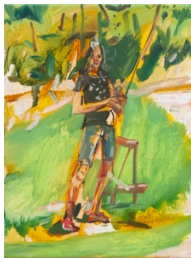

Iqbal -plein air

Angela Dufresne
oil on canvas
16" x 12"
2021