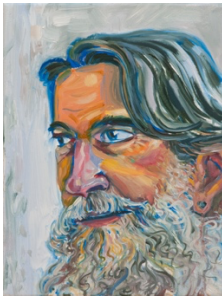

The Rescued Tongue

Angela Dufresne + Mala Iqbal
oil on canvas
50" x 48"
2021

Eye on a Park Bench with Inwood Gossips

Angela Dufresne + Mala Iqbal
oil on canvas
32" x 23.5"
2021

Dr. Bluestone

Angela Dufresne
oil on canvas
52" x 34"
2021

It's a Sign

Tony Bluestone
oil on canvas
63.5" x 42"
2021

God the Father on the steps- William E. Jones

Angela Dufresne
oil on canvas
50" x 34"
2021

Portrait of Pirate (WEJ)

Mala Iqbal
oil on canvas
12" x 9"
2021

The Looker- Red Sketchbook

Angela Dufresne + Mala Iqbal
oil on canvas
24" x 32"
2021

Angie the Owl Reclining

Angela Dufresne + Mala Iqbal
oil on canvas
23.75" x 31.25"
2021

Haunted -We love you Lost loves, and We Still Love