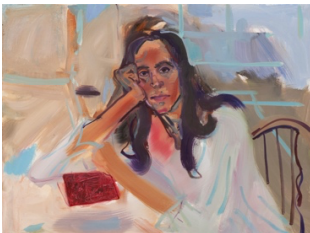

The Rescued Tongue

Angela Dufresne + Mala Iqbal
oil on canvas
50" x 48"
2021

Eye on a Park Bench with Inwood Gossips

Angela Dufresne + Mala Iqbal
oil on canvas
32" x 23.5"
2021

Dr. Bluestone

Angela Dufresne
oil on canvas
52" x 34"
2021

It's a Sign

Tony Bluestone
oil on canvas
63.5" x 42"
2021

God the Father on the steps- William E. Jones

Angela Dufresne
oil on canvas
50" x 34"
2021

Portrait of Pirate (WEJ)

Mala Iqbal
oil on canvas
12" x 9"
2021

The Looker- Red Sketchbook

Angela Dufresne + Mala Iqbal
oil on canvas
24" x 32"
2021

Angie the Owl Reclining

Angela Dufresne + Mala Iqbal
oil on canvas
23.75" x 31.25"
2021

Haunted -We love you Lost loves, and We Still Love